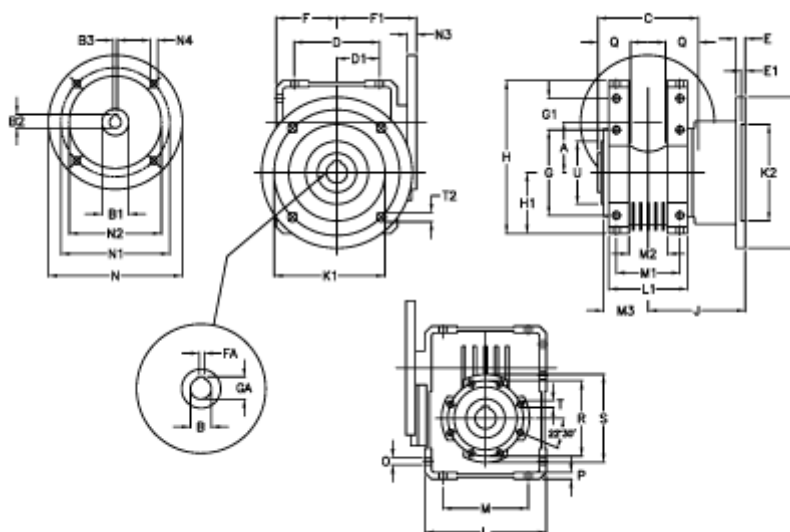

Article number: 392207508042516

Description: Worm Gear with Torque Limiter  
W75 L1-UF-80-P71B5

## Measures

A = 75.00	E = 12	H = 220.5	M = 126	N4 = 9	U = 90
B = 30	E1 = 5	H1 = 87.0	M1 = 82	O = 10.5	
B1 E7 = 14	F = 87	J = 111.0	M2 = 44	P = 9	
B2 = 16.3	F1 = 112	K = 200	M3 = 59	Q = 40	
B3 H9 = 5	FA = 8	K1 = 165	N = 160	R = 110	
C = 127	G = 126	K2 = 130	N1 = 130	S = 125	
D = 109.5	G1 = 46.5	L = 174	N2 = 110	T = M8x14	
D1 = 46.5	GA = 33.3	L1 = 104	N3 = 11.0	T2 = 12.5	